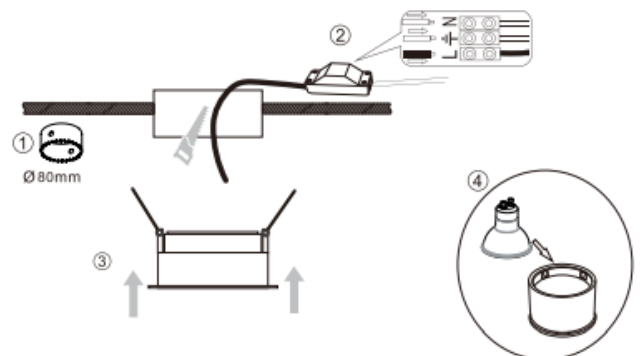

INSTALLATION

Address: 247 Bilston Road, Wolverhampton, WV2 2JN

E-mail: sales@neselec.co.uk

Website: www.neselec.co.uk

Phone: 01902 458 237