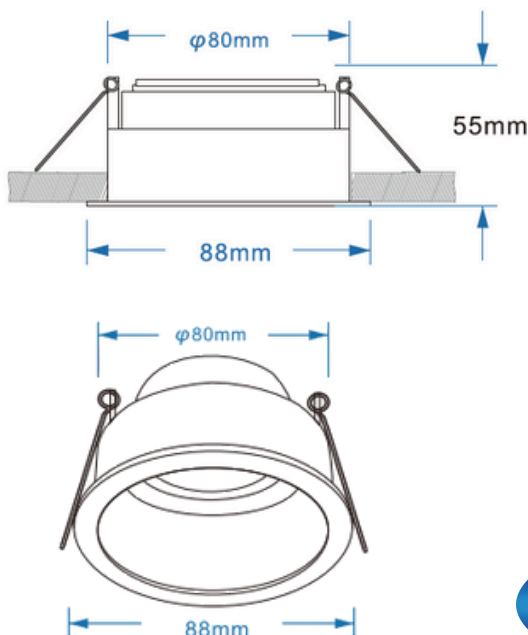

### DESCRIPTION

- Product Colour: White
- Installation: Recessed / Tilttable
- Cut Out: 80mm
- Overall diameter: 88 x 55mm
- Lamp Required: GU10
- MAX Wattage: 10w LED
- IP Rating : IP20
- Operating Voltage: 240V
- Driver Required: No
- Fire Rated : 90 mins
- Tilt: 25 Degree
- Class: I, II, III

### DIMENSIONS