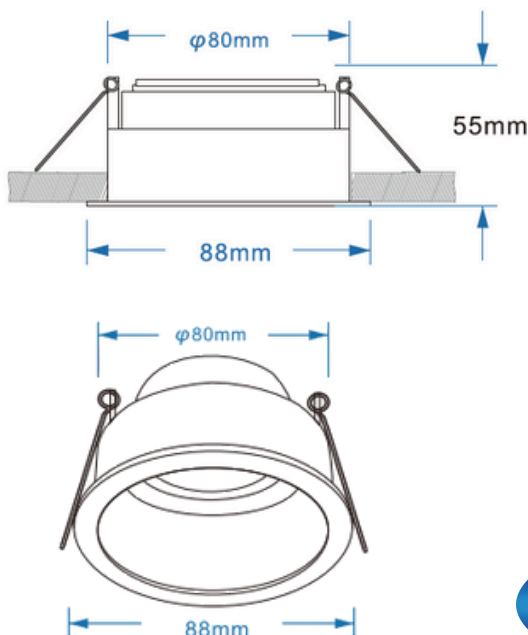

NAX-2902B

DATA SHEET

NAXOS

NAX-2902B

DESCRIPTION

- Product Colour: Black
- Installation: Recessed / Tilttable
- Cut Out: 80mm
- Overall diameter: 88 x 55mm
- Lamp Required: GU10
- MAX Wattage: 10w LED
- IP Rating : IP20
- Operating Voltage: 240V
- Driver Required: No
- Fire Rated : 90 mins
- Tilt: 25 Degree
- Class: I, II, III

The Recessed Downlight Collection

The Recessed Collection within the Kyra LED Range is the embodiment of understated sophistication. Designed with a tilt mechanism, these spotlights allow for precision and control, directing light exactly where it is desired while maintaining a sleek, architectural finish.

With an IP20 rating, these luminaires are crafted for refined indoor applications, where elegance is paramount

DIMENSIONS

INSTALLATION

Address: 247 Bilston Road, Wolverhampton, WV2 2JN

E-mail: sales@neselec.co.uk