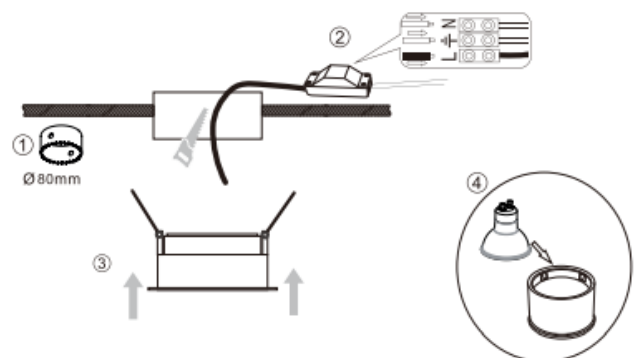

INSTALLATION

Address: 247 Bilston Road, Wolverhampton, WV2 2JN

E-mail: sales@neselec.co.uk

Website: www.neselec.co.uk

Phone: 01902 458 237