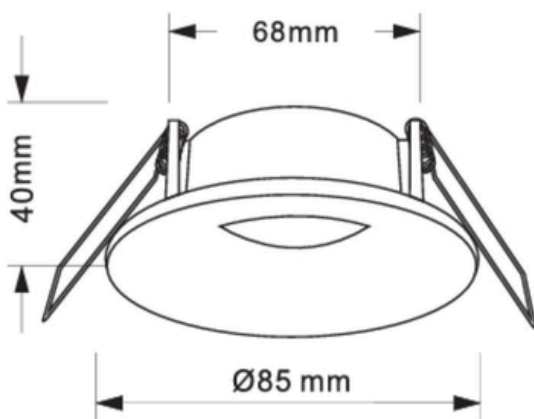

RHO-2805SG

DATA SHEET

RHODES

RHO-2805SG

DESCRIPTION

- Recessed / Fixed
- Cut Out: 68mm
- Overall diameter: 85 x H40mm
- Lamp Required: GU10
- MAX Wattage: 10w LED
- IP Rating : IP65
- Operating Voltage: 240V
- Driver Required: No
- Fire Rated : 90 mins
- Class: I, II, III

Every fitting is fire-rated for complete reassurance and IP65 certified for versatility and durability

DIMENSIONS

INSTALLATION

Address: 247 Bilston Road, Wolverhampton, WV2 2JN
E-mail: sales@neselec.co.uk
Website: www.neselec.co.uk
Phone: 01902 458 237