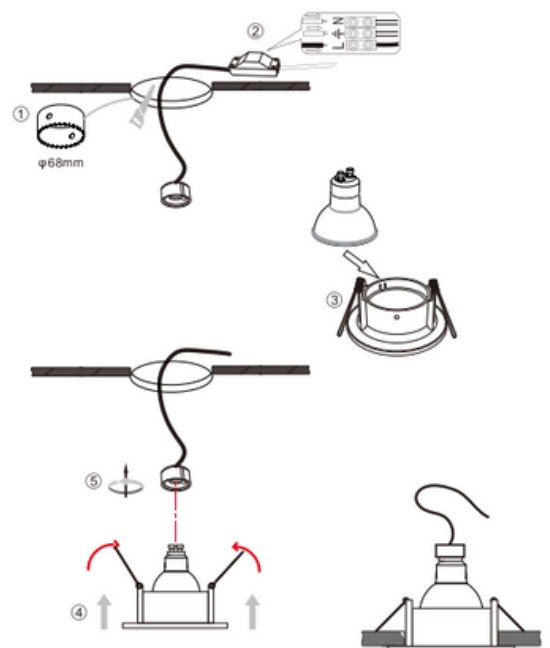

RHO-2805SG

DATA SHEET

RHODES

RHO-2805SG

DESCRIPTION

- Recessed / Fixed
- Cut Out: 68mm
- Overall diameter: 85 x H40mm
- Lamp Required: GU10
- MAX Wattage: 10w LED
- IP Rating : IP65
- Operating Voltage: 240V
- Driver Required: No
- Fire Rated : 90 mins
- Class: I, II, III

Every fitting is fire-rated for complete reassurance and IP65 certified for versatility and durability

DIMENSIONS

INSTALLATION

Address: 247 Bilston Road, Wolverhampton, WV2 2JN
E-mail: sales@neselec.co.uk
Website: www.neselec.co.uk
Phone: 01902 458 237