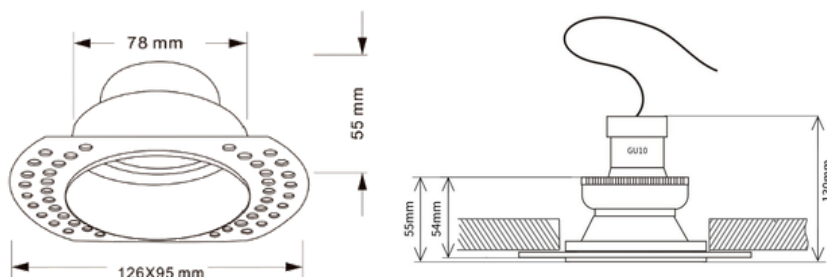

DIMENSIONS