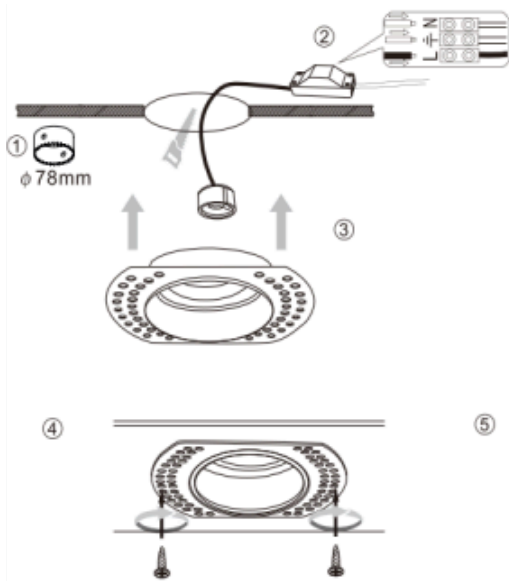

SID-2701FW

DATA SHEET

SIDARI

SID-2701FW

DESCRIPTION

- Product Colour: Black or White
- Plaster In
- Trimless
- Cut Out: 78mm
- Overall Diameter: 126 x 95mm
- Height: 55mm
- Lamp Required: GU10
- MAX Wattage; 10w LED
- IP Rating : IP65
- Operating Voltage: 240V
- Driver Required: No
- Fire Rated : 90 mins
- Bathroom Zone: 1, 2, 3
- Class: I, II, III

INSTALLATION

The Plaster-In Downlight Collection

from the Kyra LED Range is where architecture and light become one. These spotlights are not simply installed – they are integrated, disappearing seamlessly into the ceiling to leave behind only a pure, refined glow.

Every spotlight is fire-rated, ensuring safety without compromise. With an IP65 rating across the range – and a refined IP20 rating for the Tilt – these luminaires combine engineering excellence with elevated design.