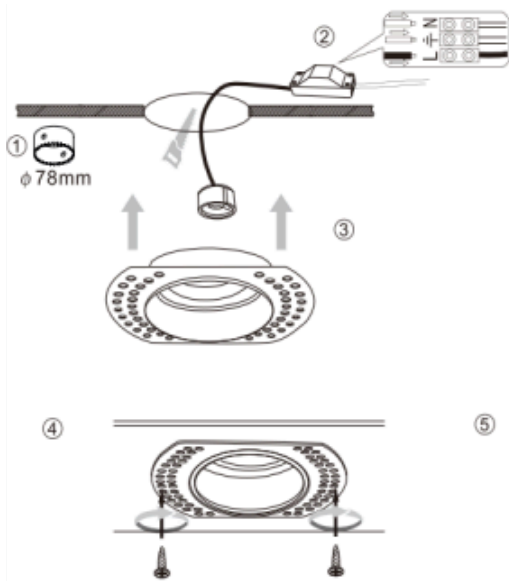

INSTALLATION

The Plaster-In Downlight Collection

from the Kyra LED Range is where architecture and light become one. These spotlights are not simply installed – they are integrated, disappearing seamlessly into the ceiling to leave behind only a pure, refined glow.

Every spotlight is fire-rated, ensuring safety without compromise. With an IP65 rating across the range – and a refined IP20 rating for the Tilt – these luminaires combine engineering excellence with elevated design.