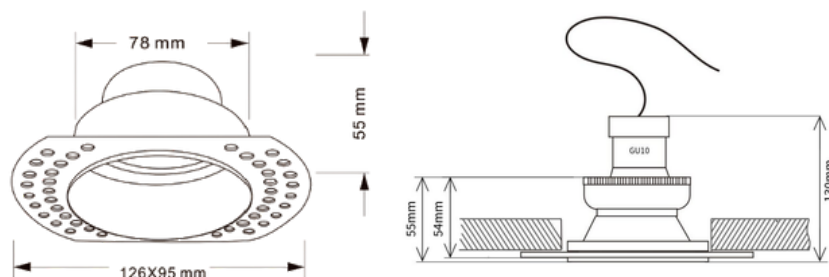

### DESCRIPTION

- Product Colour: Black or White
- Plaster In
- Trimless
- Cut Out: 78mm
- Overall Diameter: 126 x 95mm
- Height: 55mm
- Lamp Required: GU10
- MAX Wattage; 10w LED
- IP Rating : IP65
- Operating Voltage: 240V
- Driver Required: No
- Fire Rated : 90 mins
- Bathroom Zone: 1, 2, 3
- Class: I, II, III

### INSTALLATION

### DIMENSIONS