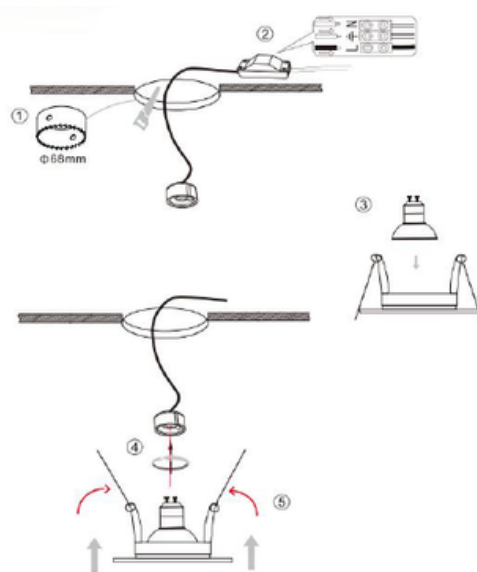

INSTALLATION

Address: 247 Bilston Road, Wolverhampton, WV2 2JN

E-mail: sales@neselec.co.uk

Website: www.neselec.co.uk

Phone: 01902 458 237