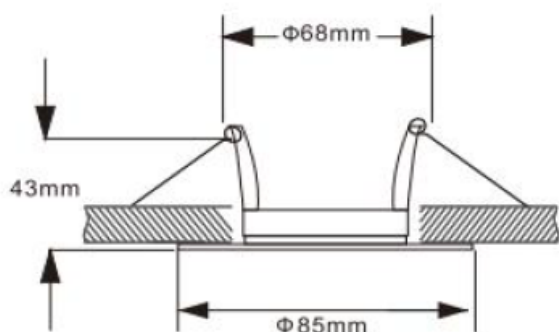

ZAN-2601SW

DATA SHEET

ZANTE

ZAN-2601SW

DESCRIPTION

- Recessed
- Fixed
- Cut Out: 68mm
- Overall diameter: 85 x H43mm
- Lamp Required: GU10
- IP Rating : IP65
- Operating Voltage: 240V
- Driver Required: No
- Fire Rated : 90 mins

The Recessed Downlight Collection

The Recessed Collection within the Kyra LED Range is the embodiment of understated sophistication. Designed with a tilt mechanism, these spotlights allow for precision and control, directing light exactly where it is desired while maintaining a sleek, architectural finish.

With an IP20 rating, these luminaires are crafted for refined indoor applications, where elegance is paramount

DIMENSIONS

INSTALLATION

Address: 247 Bilston Road, Wolverhampton, WV2 2JN

E-mail: sales@neselec.co.uk