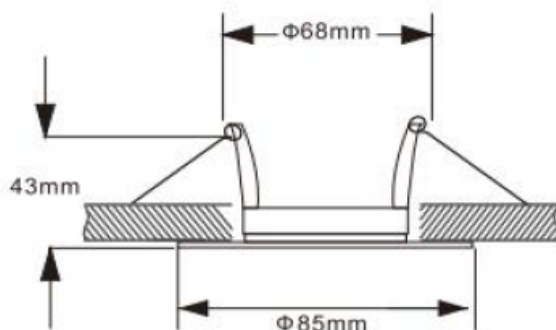

ZAN-2602SC

DATA SHEET

ZANTE

ZAN-2602SC

DESCRIPTION

- Recessed
- Fixed
- Cut Out: 68mm
- Overall diameter: 85 x H43mm
- Lamp Required: GU10
- IP Rating : IP65
- Operating Voltage: 240V
- Driver Required: No
- Fire Rated : 90 mins

The Recessed Downlight Collection

The Recessed Collection within the Kyra LED Range is the embodiment of understated sophistication. Designed with a tilt mechanism, these spotlights allow for precision and control, directing light exactly where it is desired while maintaining a sleek, architectural finish.

With an IP20 rating, these luminaires are crafted for refined indoor applications, where elegance is paramount

DIMENSIONS

INSTALLATION

Address: 247 Bilston Road, Wolverhampton, WV2 2JN

E-mail: sales@neselec.co.uk