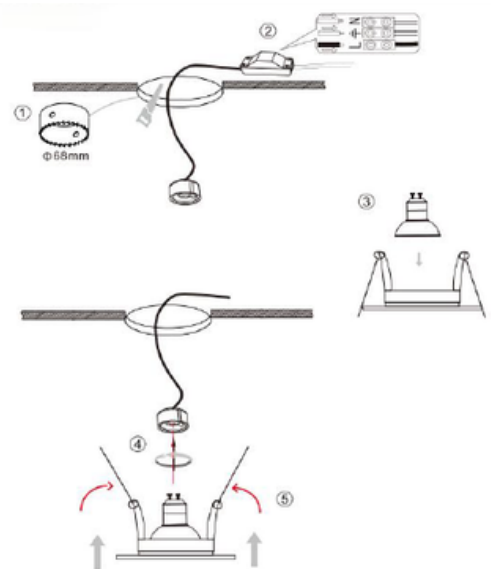

ZAN-2602SC

DATA SHEET

ZANTE

ZAN-2602SC

DESCRIPTION

- Recessed
- Fixed
- Cut Out: 68mm
- Overall diameter: 85 x H43mm
- Lamp Required: GU10
- IP Rating : IP65
- Operating Voltage: 240V
- Driver Required: No
- Fire Rated : 90 mins

The Recessed Downlight Collection

The Recessed Collection within the Kyra LED Range is the embodiment of understated sophistication. Designed with a tilt mechanism, these spotlights allow for precision and control, directing light exactly where it is desired while maintaining a sleek, architectural finish.

With an IP20 rating, these luminaires are crafted for refined indoor applications, where elegance is paramount

DIMENSIONS

INSTALLATION

Address: 247 Bilston Road, Wolverhampton, WV2 2JN

E-mail: sales@neselec.co.uk