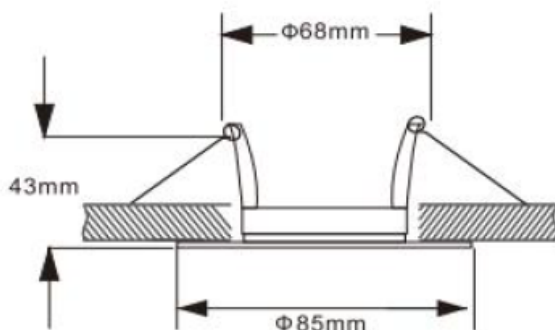

ZAN-2603GM

DATA SHEET

ZANTE

ZAN-2603GM

DESCRIPTION

- Recessed
- Fixed
- Cut Out: 68mm
- Overall diameter: 85 x H43mm
- Lamp Required: GU10
- IP Rating : IP65
- Operating Voltage: 240V
- Driver Required: No
- Fire Rated : 90 mins

The Recessed Downlight Collection

The Recessed Collection within the Kyra LED Range is the embodiment of understated sophistication. Designed with a tilt mechanism, these spotlights allow for precision and control, directing light exactly where it is desired while maintaining a sleek, architectural finish.

With an IP20 rating, these luminaires are crafted for refined indoor applications, where elegance is paramount

DIMENSIONS

INSTALLATION

Address: 247 Bilston Road, Wolverhampton, WV2 2JN

E-mail: sales@neselec.co.uk