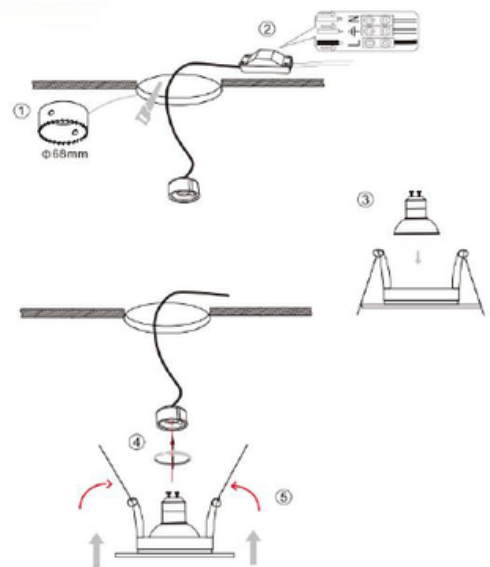

INSTALLATION

Address: 247 Bilston Road, Wolverhampton, WV2 2JN

E-mail: sales@neselec.co.uk

Website: www.neselec.co.uk

Phone: 01902 458 237