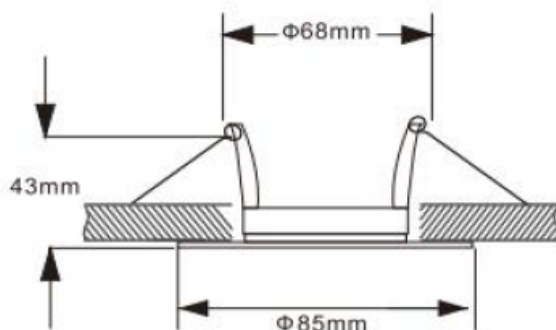

### DESCRIPTION

- Recessed
- Fixed
- Cut Out: 68mm
- Overall diameter: 85 x H43mm
- Lamp Required: GU10
- IP Rating : IP65
- Operating Voltage: 240V
- Driver Required: No
- Fire Rated : 90 mins

### DIMENSIONS