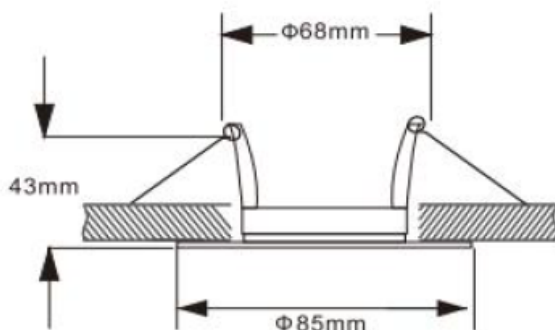

### DESCRIPTION

- Recessed
- Fixed
- Cut Out: 68mm
- Overall diameter: 85 x H43mm
- Lamp Required: GU10
- IP Rating : IP65
- Operating Voltage: 240V
- Driver Required: No
- Fire Rated : 90 mins

### DIMENSIONS