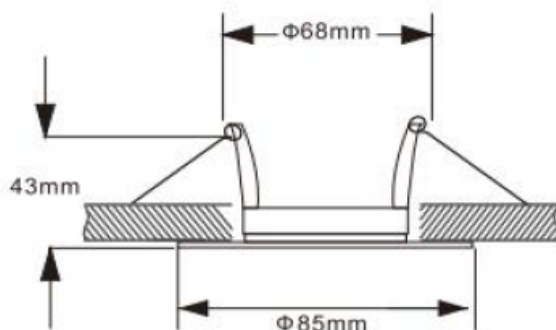

ZAN-2606PC

DATA SHEET

ZANTE

ZAN-2606PC

DESCRIPTION

- Recessed
- Fixed
- Cut Out: 68mm
- Overall diameter: 85 x H43mm
- Lamp Required: GU10
- IP Rating : IP65
- Operating Voltage: 240V
- Driver Required: No
- Fire Rated : 90 mins

The Recessed Downlight Collection

The Recessed Collection within the Kyra LED Range is the embodiment of understated sophistication. Designed with a tilt mechanism, these spotlights allow for precision and control, directing light exactly where it is desired while maintaining a sleek, architectural finish.

With an IP20 rating, these luminaires are crafted for refined indoor applications, where elegance is paramount

DIMENSIONS

INSTALLATION

Address: 247 Bilston Road, Wolverhampton, WV2 2JN

E-mail: sales@neselec.co.uk